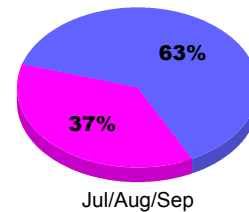

YTD Status Quo Clubs 2012-2013

Status Quo Clubs Compared to Status Quo Members

Legend: Status Quo Clubs (Cyan), Total Status Quo Members (Green)

MEMBERSHIP

Membership Results
2012-2013

Membership
2011-2012

Month	Net Memb Goal	Actual New Memb	Actual Dropped Memb	Gain/Loss of Memb	Gain/Loss of Memb
Jul/Aug/Sep		25	-34	-9	31
Totals		25	-34	-9	31

Membership Results 2012-2013

Goal, New, Dropped, Gain/Loss

Legend: Goal (Cyan), Actual (Green), Dropped (Yellow), Gain Loss (Magenta)

Comparison of Membership Gain/Loss

Current Year Compared to the Previous Year

Legend: Current Year (Cyan), Previous Year (Green)

Gender Comparison 2012-2013

Jul/Aug/Sep

Legend: Male (Blue), Female (Magenta)